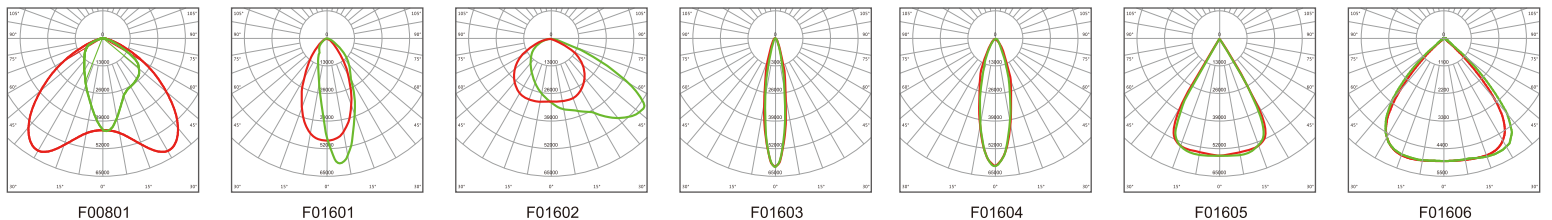

Light Distribution

Rustenburg
+27 14 592 0634

Steelpoort
+27 13 230 9535

Kathu
+27 53 723 1490

Middelburg
+27 13 813 1510

Phalaborwa
+27 15 590 2396

enquiries@edgsa.co.za

www.edgsa.co.za