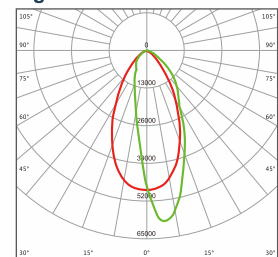

Lumen Output	42,000lm
Wattage	300W
Luminous Efficacy	140lm/W
CCT	4000K
CRI	>Ra70
IP Rating	IP66
Working Temperature	-30° to +40°
LED Driver	Sosen Constant Current
Input Voltage	220-240Vac
Warranty	5 years
Lifespan	>50,000hrs
HID Equivalent	600W
Luminaire Net Weight	8.5kg
Outlook Dimensions	464x410x83mm
Protection	12KV Spike Protection

F01601